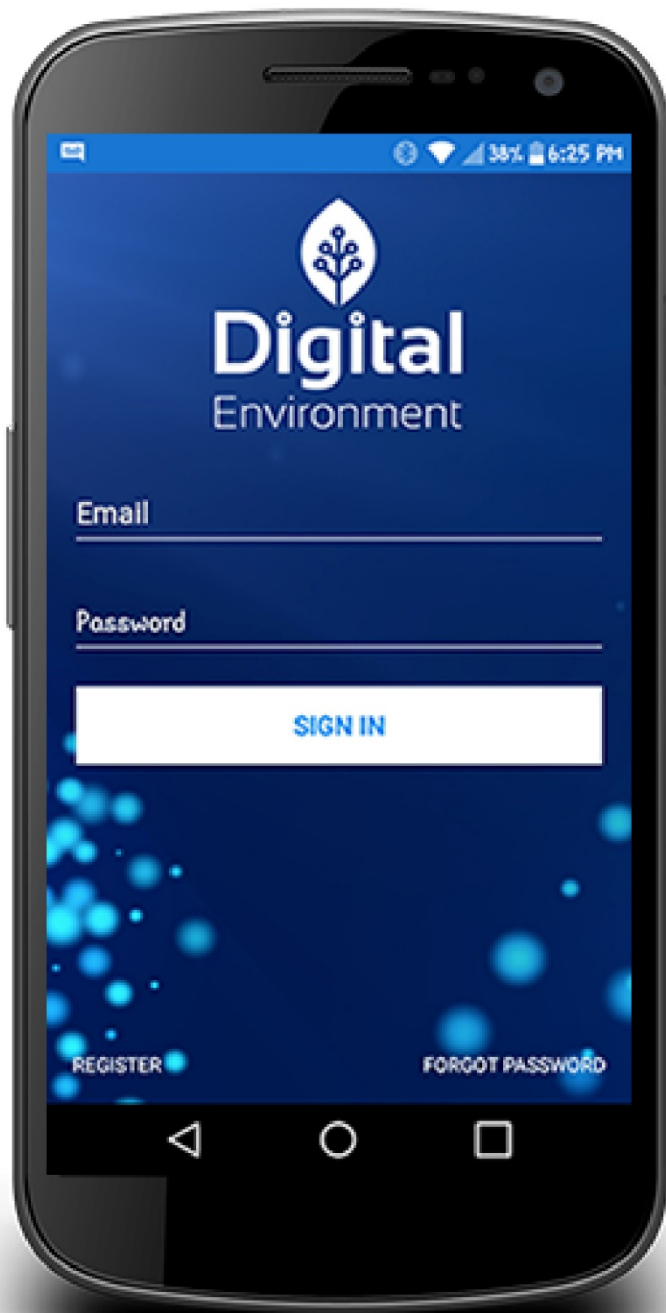

WIRELESS AIR QUALITY
INDICATING SENSOR

WIRELESS AIR QUALITY
INDICATING SENSOR

WIRELESS AIR QUALITY
INDICATING SENSOR

WIRELESS AIR QUALITY
INDICATING SENSOR

Survey System

Images

AIR QUALITY & MOLD

DETECTION SURVEY

Miscellaneous Images

38% 6:25 PM

Digital Environment

Email

Password

SIGN IN

REGISTER

FORGOT PASSWORD